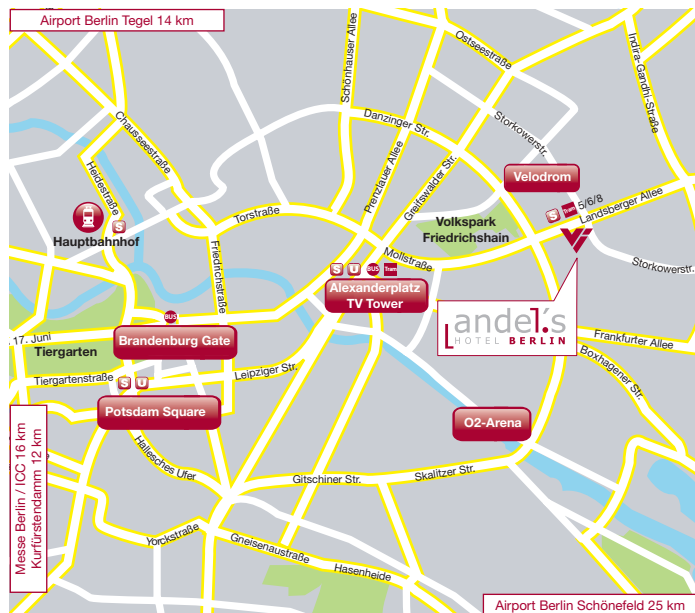

location

Perfect connections to:

- Alexanderplatz Square, TV Tower 4 km (M5), Museum Island 5 km (S9, S7, S75, S55)
- Potsdam Square 7 km (Ringbahn S41, S42 & S1)

- Brandenburg Gate, Reichstag 6 km (Ringbahn & S1)
- Bahnhof Zoo railway station, Kurfürstendamm 12 km (U9)
- Messe Berlin and ICC 16 km (S42)
- Tegel Airport 14 km (S42, Bus 128)
- Schönefeld Airport 25 km (S41 & S9)