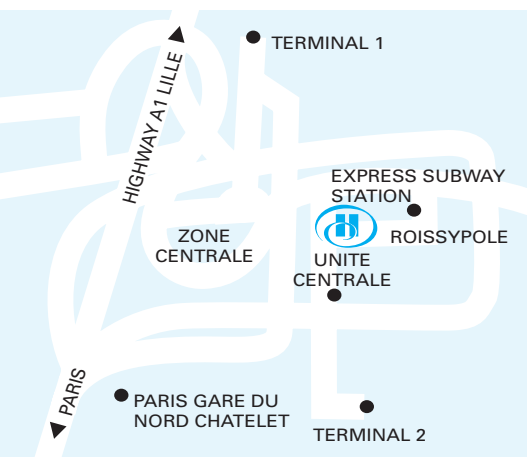

Rooms

385 rooms, including 3 very spacious completely soundproof suites to give you all the comfort you expect in a restful, pleasant stay.

• King Guest Room (33 m²) :	191
• Twin Guest Room (33 m²) :	82
• King Executive Room (33 m²) :	32
• Twin Executive Room (33 m²) :	13
• King Executive Plus Room (55 m²) :	38
• Twin Executive Plus Room (55 m²) :	23
• Suite (120 m²) :	3
• Executive Lounge	

All rooms have:

- Individually controlled air-conditioning
- Minibar
- Direct-dial telephone and message service
- Flat screen satellite television
- Pay movies and video games
- Large individual safe
- WIFI Internet connection
- Room service
- Bathrobe and slippers (on request in Guest Room)

Check-In 2 p.m.
Check-Out 12 a.m.