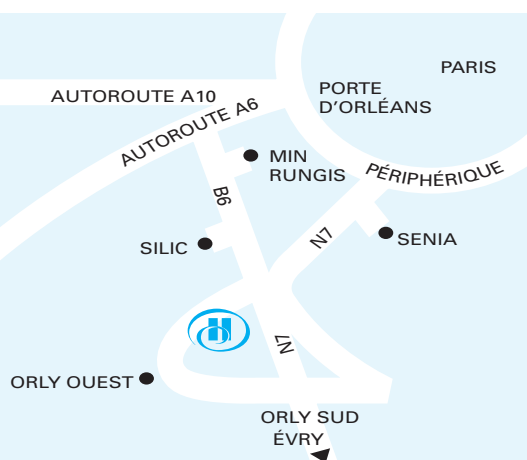

Rooms

340 recently renovated rooms, including 7 Junior Suites, all with parquet floors, modern furniture and subtle lighting. The rooms are decorated in rich, warm tones and have a workspace as well as a relaxation area.

• Queen Guest Room (25 m²):	186
• Twin Guest Room (25 m²):	17
• Queen Family Guest Room (25 m²):	17
• Guest Room Plus (30 m²):	43
• Queen Deluxe Room (35 m²):	70
• Queen Junior Suite (40 m²):	7

All rooms have:

- Individually controlled air-conditioning
- Direct dial telephone and message service
- Satellite television
- Pay movies and video games
- Safe
- WIFI Internet connection
- Room service
- Bathrobe and slippers (from Queen Deluxe Room)

Check-In   **2 p.m.**

Check-Out   **12 a.m.**