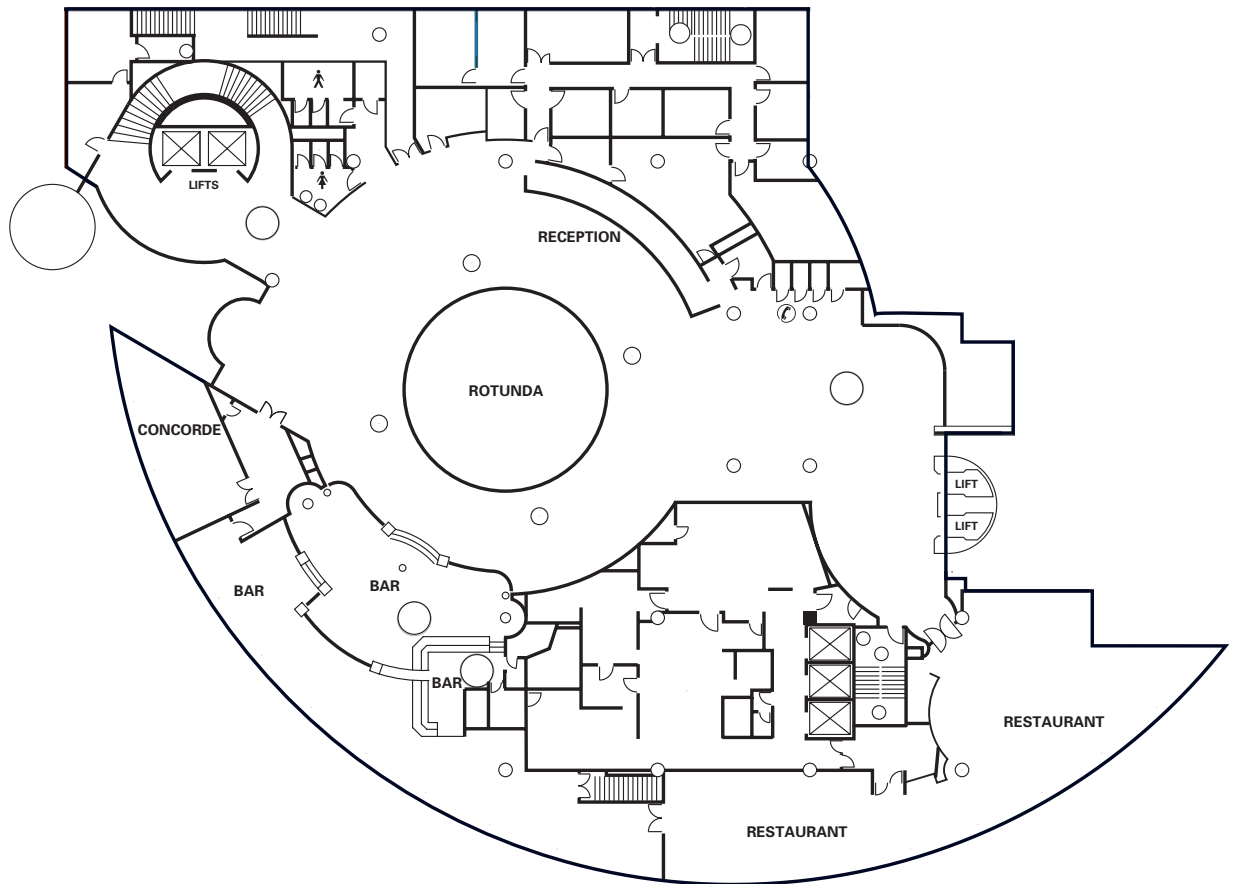

1st Floor

5th Floor