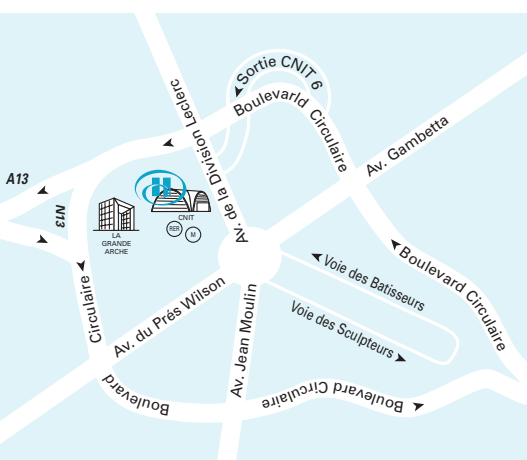

Rooms

148 rooms, including 9 suites and 49 «Relaxation Rooms» to ease the transition from work to play, provide all the comfort you need for a relaxing stay.

• King Guest Room (30-33 m²) :	59
• Twin Guest Room (30-33 m²) :	31
• King Relaxation Room (33-35 m²) :	49
• King Junior Suite (40 m²) :	3
• King Executive Suite (60 m²) :	5
• King Presidential Suite (65 m²) :	1

All rooms have:

- Individually controlled air-conditioning
- Minibar
- Direct-dial telephone and message service
- Satellite television
- Pay movies and video games
- Large individual safe
- Internet connection
- Room service
- Bathrobe and slippers (on request)

Check-In   **2 p.m.**

Check-Out   **12 a.m.**